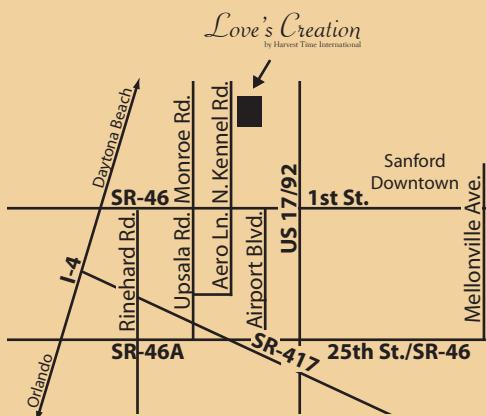

Harvest Time International is a humanitarian aid organization providing relief to disaster, hunger and refugee victims locally and around the world.

Love's Creation • 225 N. Kennel Rd. • Sanford, FL 32771 • Tel.: (321) 832 0748 • E-Mail: mary@lovescreation.org
Operating hours: Tuesday - Saturday • 10:00am - 5:00pm
www.lovescreation.org