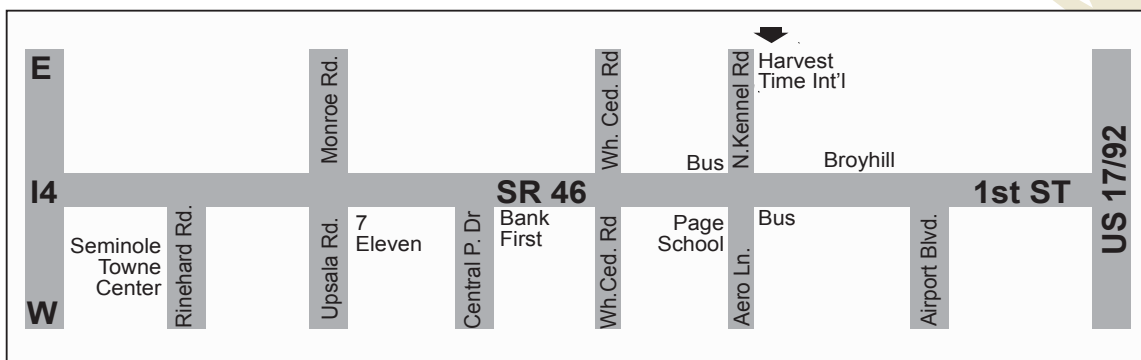

DRIVING DIRECTIONS

Harvest Time International

225 N. Kennel Rd.
Sanford, FL 32771

I-4 from Daytona Beach:

Continue on I-4 W;
Take the SR-46 exit 101C to Sanford/Mt Dora;
Turn left at SR-46 E; Continue on SR-46 E;
Turn left at N. Kennel Rd. (across from Page School);
Harvest Time International will be on your right

I-4 from Tampa:

Continue on I-4 E: Take the SR-46 exit 101BC to Sanford/Mt Dora;
Turn right at SR-46 E; Continue on SR-46 E;
Turn left at N. Kennel Rd. (across from Page School);
Harvest Time International will be on your right

US 17/92 from Lake Alfred/Kissimmee/Orlando:

Continue on US 17/92 to Sanford;
Turn left at SR-46;
Turn right at N. Kennel Rd. (across from Page School);
Harvest Time International will be on your right

US 17/92 from DeLand:

Continue on US 17/92 to Sanford;
Turn right at SR-46;
Turn right at N. Kennel Rd. (across from Page School);
Harvest Time International will be on your right

Nearest LYNX Bus Stop: Kennel and 46, 2 minute walk.